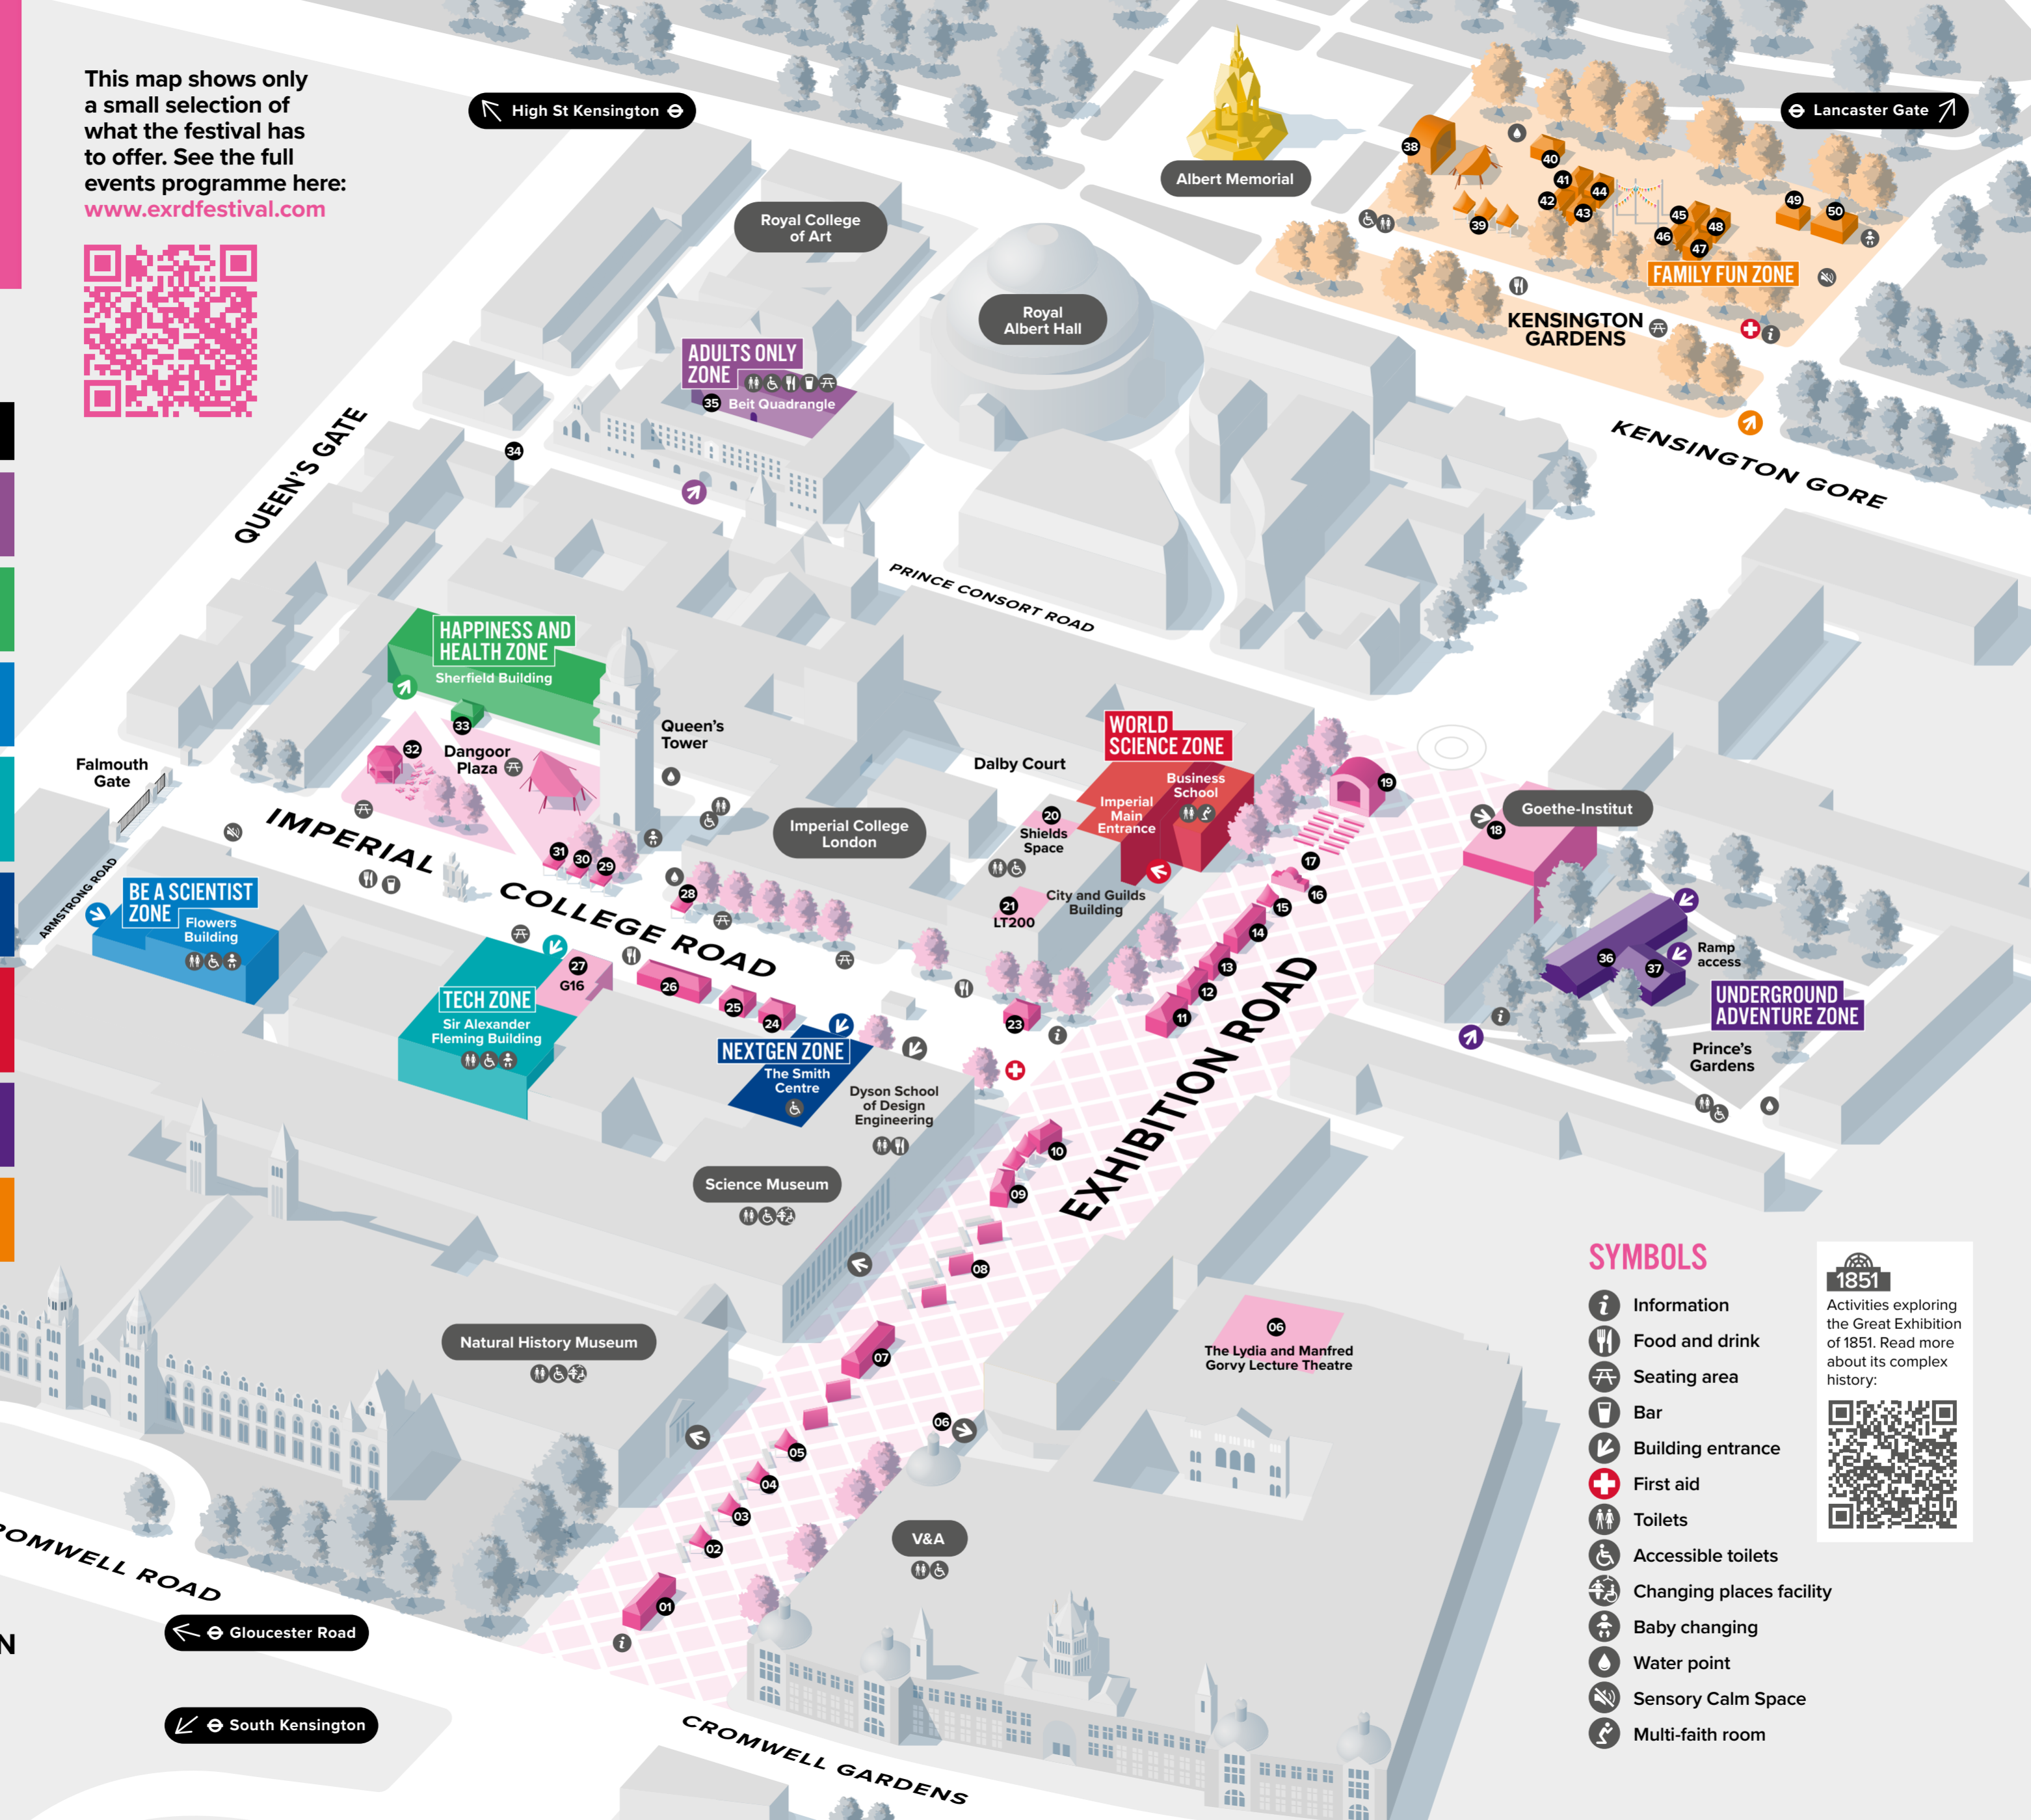

## FESTIVAL MAP

- ZONES**
- ADULTS ONLY ZONE (18+)**  
Beit Quadrangle, Imperial College London
  - HAPPINESS AND HEALTH ZONE**  
Sherfield Building, Imperial College London
  - BE A SCIENTIST ZONE**  
Flowers Building, Imperial College London
  - TECH ZONE**  
Sir Alexander Fleming Building, Imperial College London
  - NEXTGEN ZONE (AGES 13-25)**  
The Smith Centre, Science Museum
  - WORLD SCIENCE ZONE**  
Imperial Main Entrance and Business School, Imperial College London
  - UNDERGROUND ADVENTURE ZONE**  
Prince's Gardens, Imperial College London
  - FAMILY FUN ZONE**  
Kensington Gardens

### ON AND NEAR EXHIBITION ROAD

- 01 Drop-in Design: The Circulation Department
- 02 <sup>1851</sup> South Ken Culture Quarter tours
- 03 The Fabric of Us
- 04 Giant DNA Paper Modelling
- 05 Climate Friendly Pop-Up Kitchen
- 06 Cultural Connections talks
- 07 Junk Sculptures
- 08 Paint Lab
- 09 <sup>1851</sup> Step into a Souvenir
- 10 <sup>1851</sup> Prints, Pigments and Press
- 11 1851der Tent
- 12 Maths in Motion
- 13 <sup>1851</sup> The Great Counter Exhibition of 2026
- 14 <sup>1851</sup> Machines of No Reason
- 15 <sup>1851</sup> Great Exhibition Road Festival tours
- 16 <sup>1851</sup> The Crystal Palace Sandcastle
- 17 <sup>1851</sup> A New Crystal Palace
- 18 Moving Through Time: A Dance Experiment
- 19 Main Stage
- 20 Space Craft Corner
- 21 Super Cool Chemistry Show
- 22 EVENT CANCELLED

### FAMILY FUN ZONE

- 38 Family Stage
- 39 <sup>1851</sup> Discover the Royal Parks
- 40 The Atomic Arcade
- 41 Molecules and Red Cells
- 42 What's in Your Blood
- 43 Future of Flight
- 44 Soaring Sailing Solar Planes
- 45 Wonderful Materials
- 46 Culture and Creativity in French
- 47 Eco Pawprints
- 48 Antarctica: The Coolest Place on Earth
- 49 Rocket Mice
- 50 The Story, Song, Wriggle and Rhyme Tent