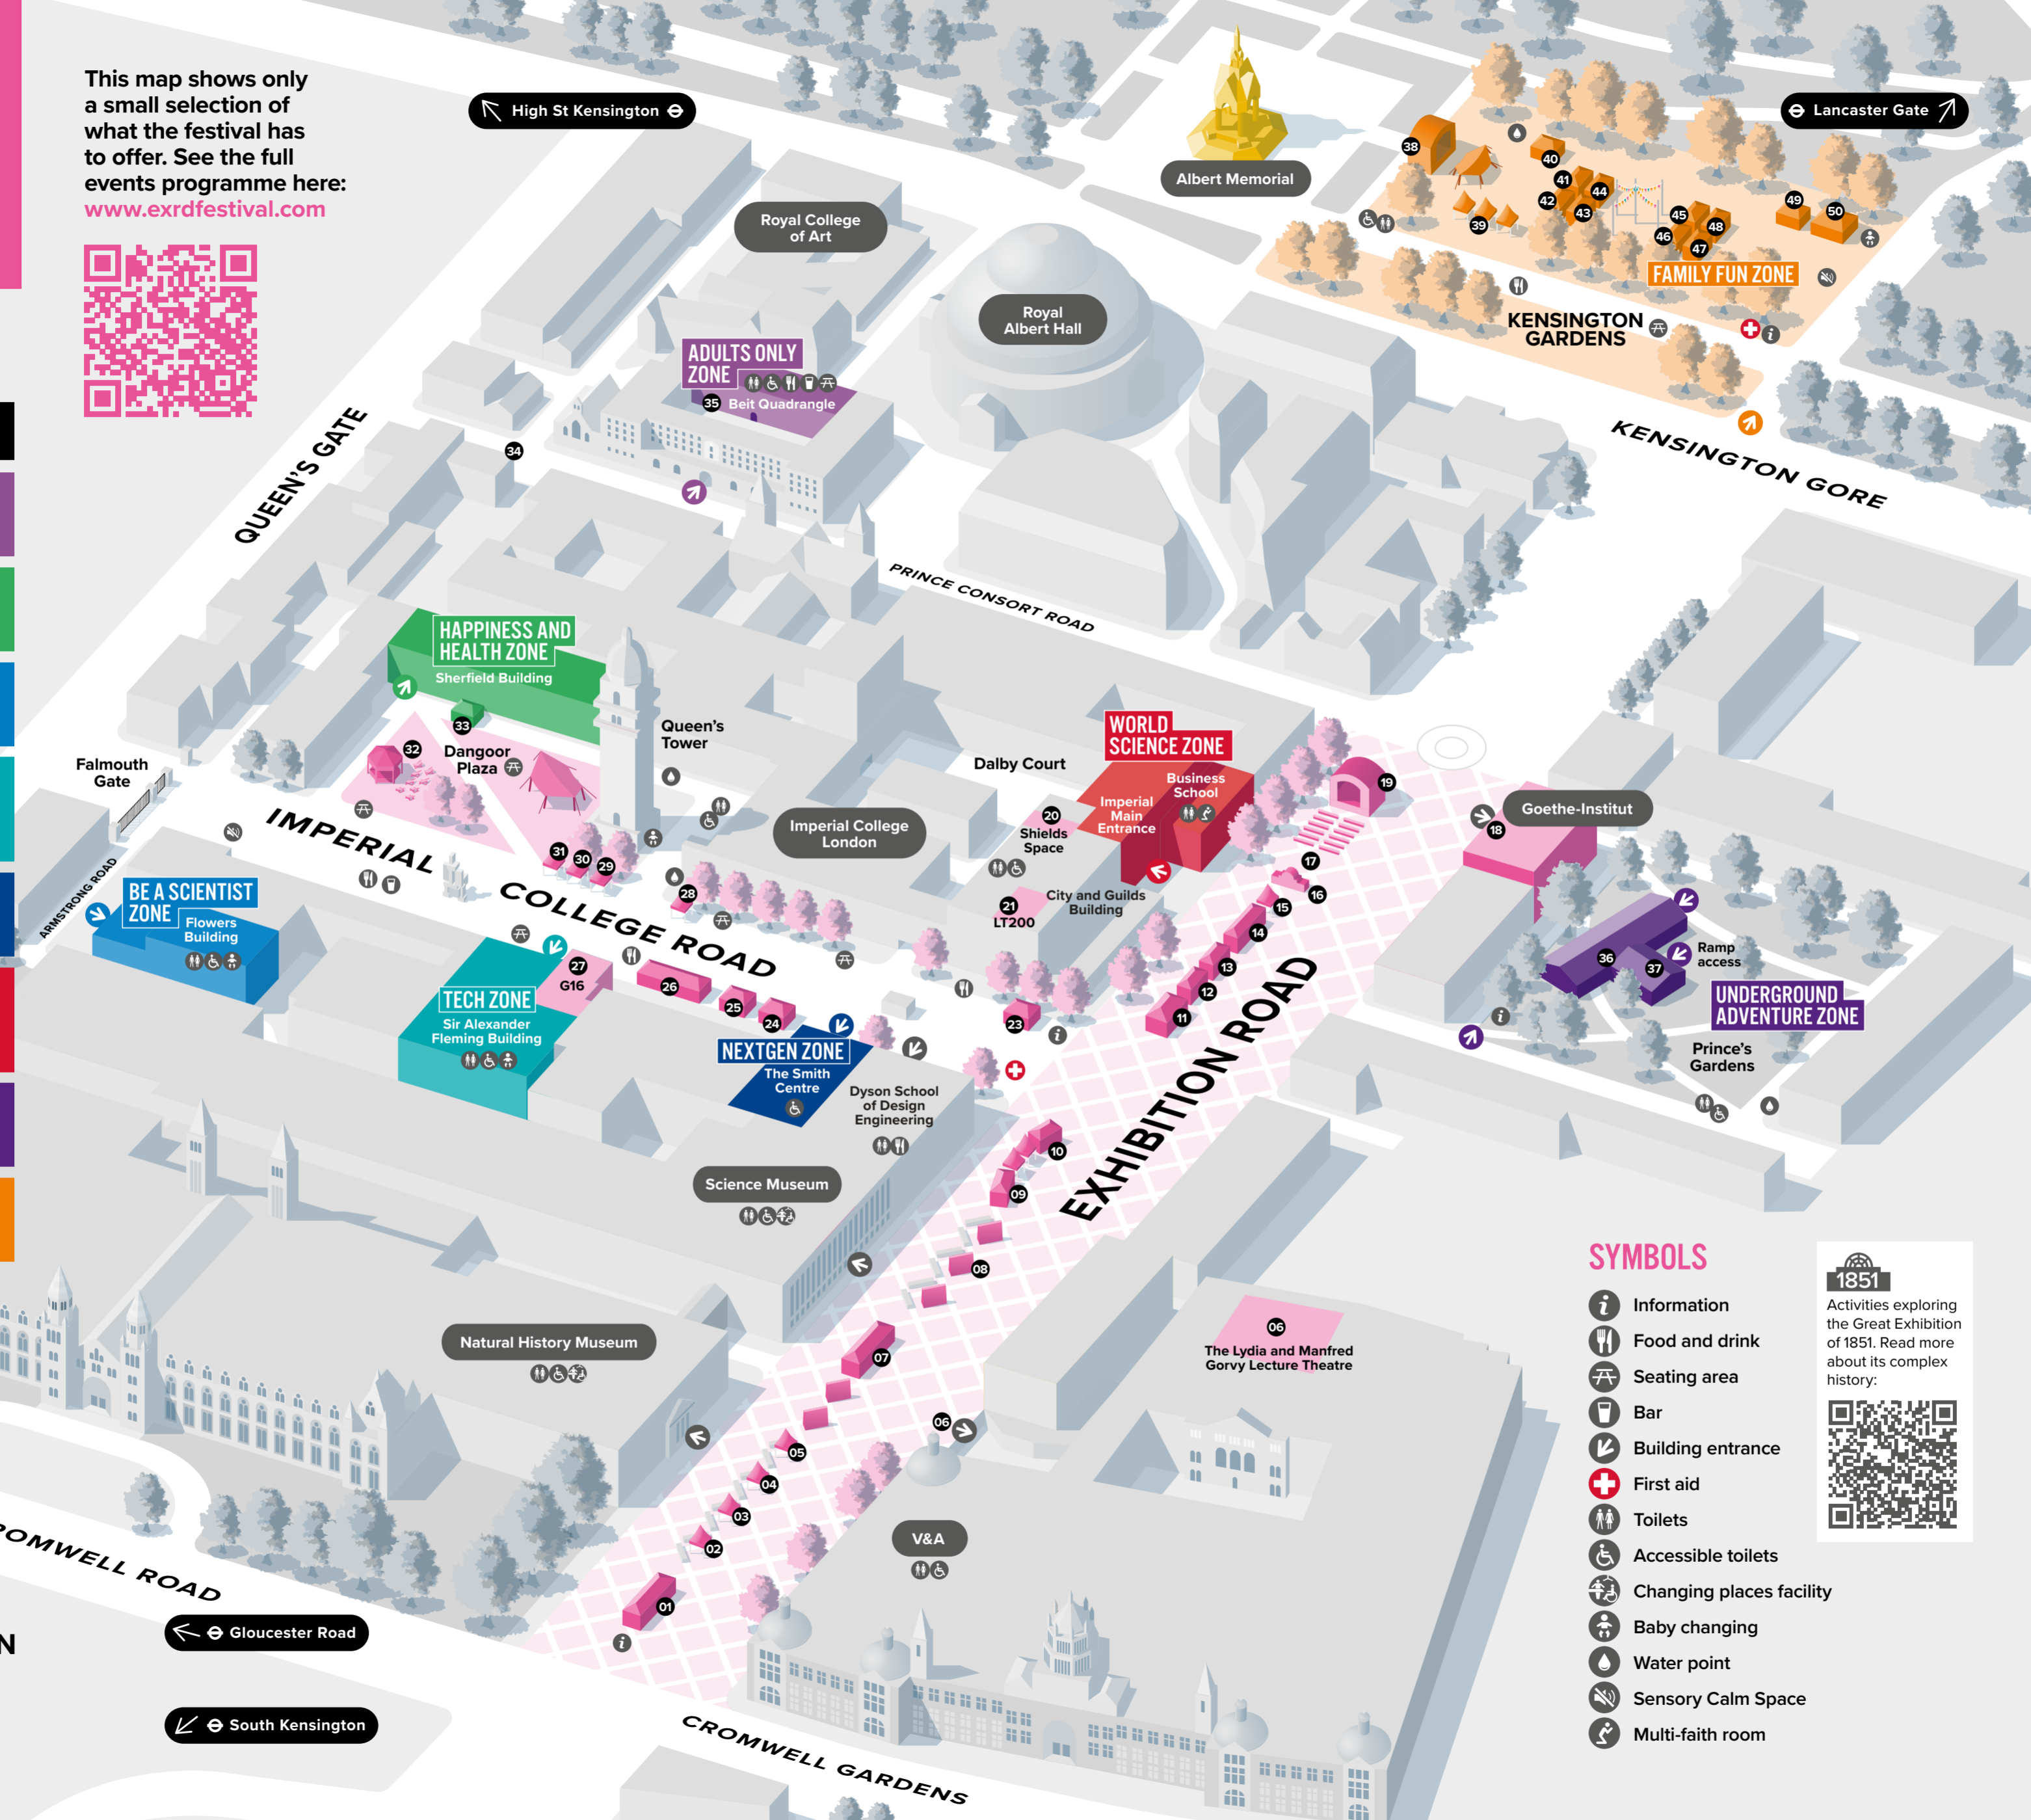

THE GREAT 2026 EXHIBITION ROAD FESTIVAL

This map shows only a small selection of what the festival has to offer. See the full events programme here: www.exrdfestival.com

FESTIVAL MAP

- ZONES**
- ADULTS ONLY ZONE (18+)**
Beit Quadrangle, Imperial College London
 - HAPPINESS AND HEALTH ZONE**
Sherfield Building, Imperial College London
 - BE A SCIENTIST ZONE**
Flowers Building, Imperial College London
 - TECH ZONE**
Sir Alexander Fleming Building, Imperial College London
 - NEXTGEN ZONE (AGES 13-25)**
The Smith Centre, Science Museum
 - WORLD SCIENCE ZONE**
Imperial Main Entrance and Business School, Imperial College London
 - UNDERGROUND ADVENTURE ZONE**
Prince's Gardens, Imperial College London
 - FAMILY FUN ZONE**
Kensington Gardens