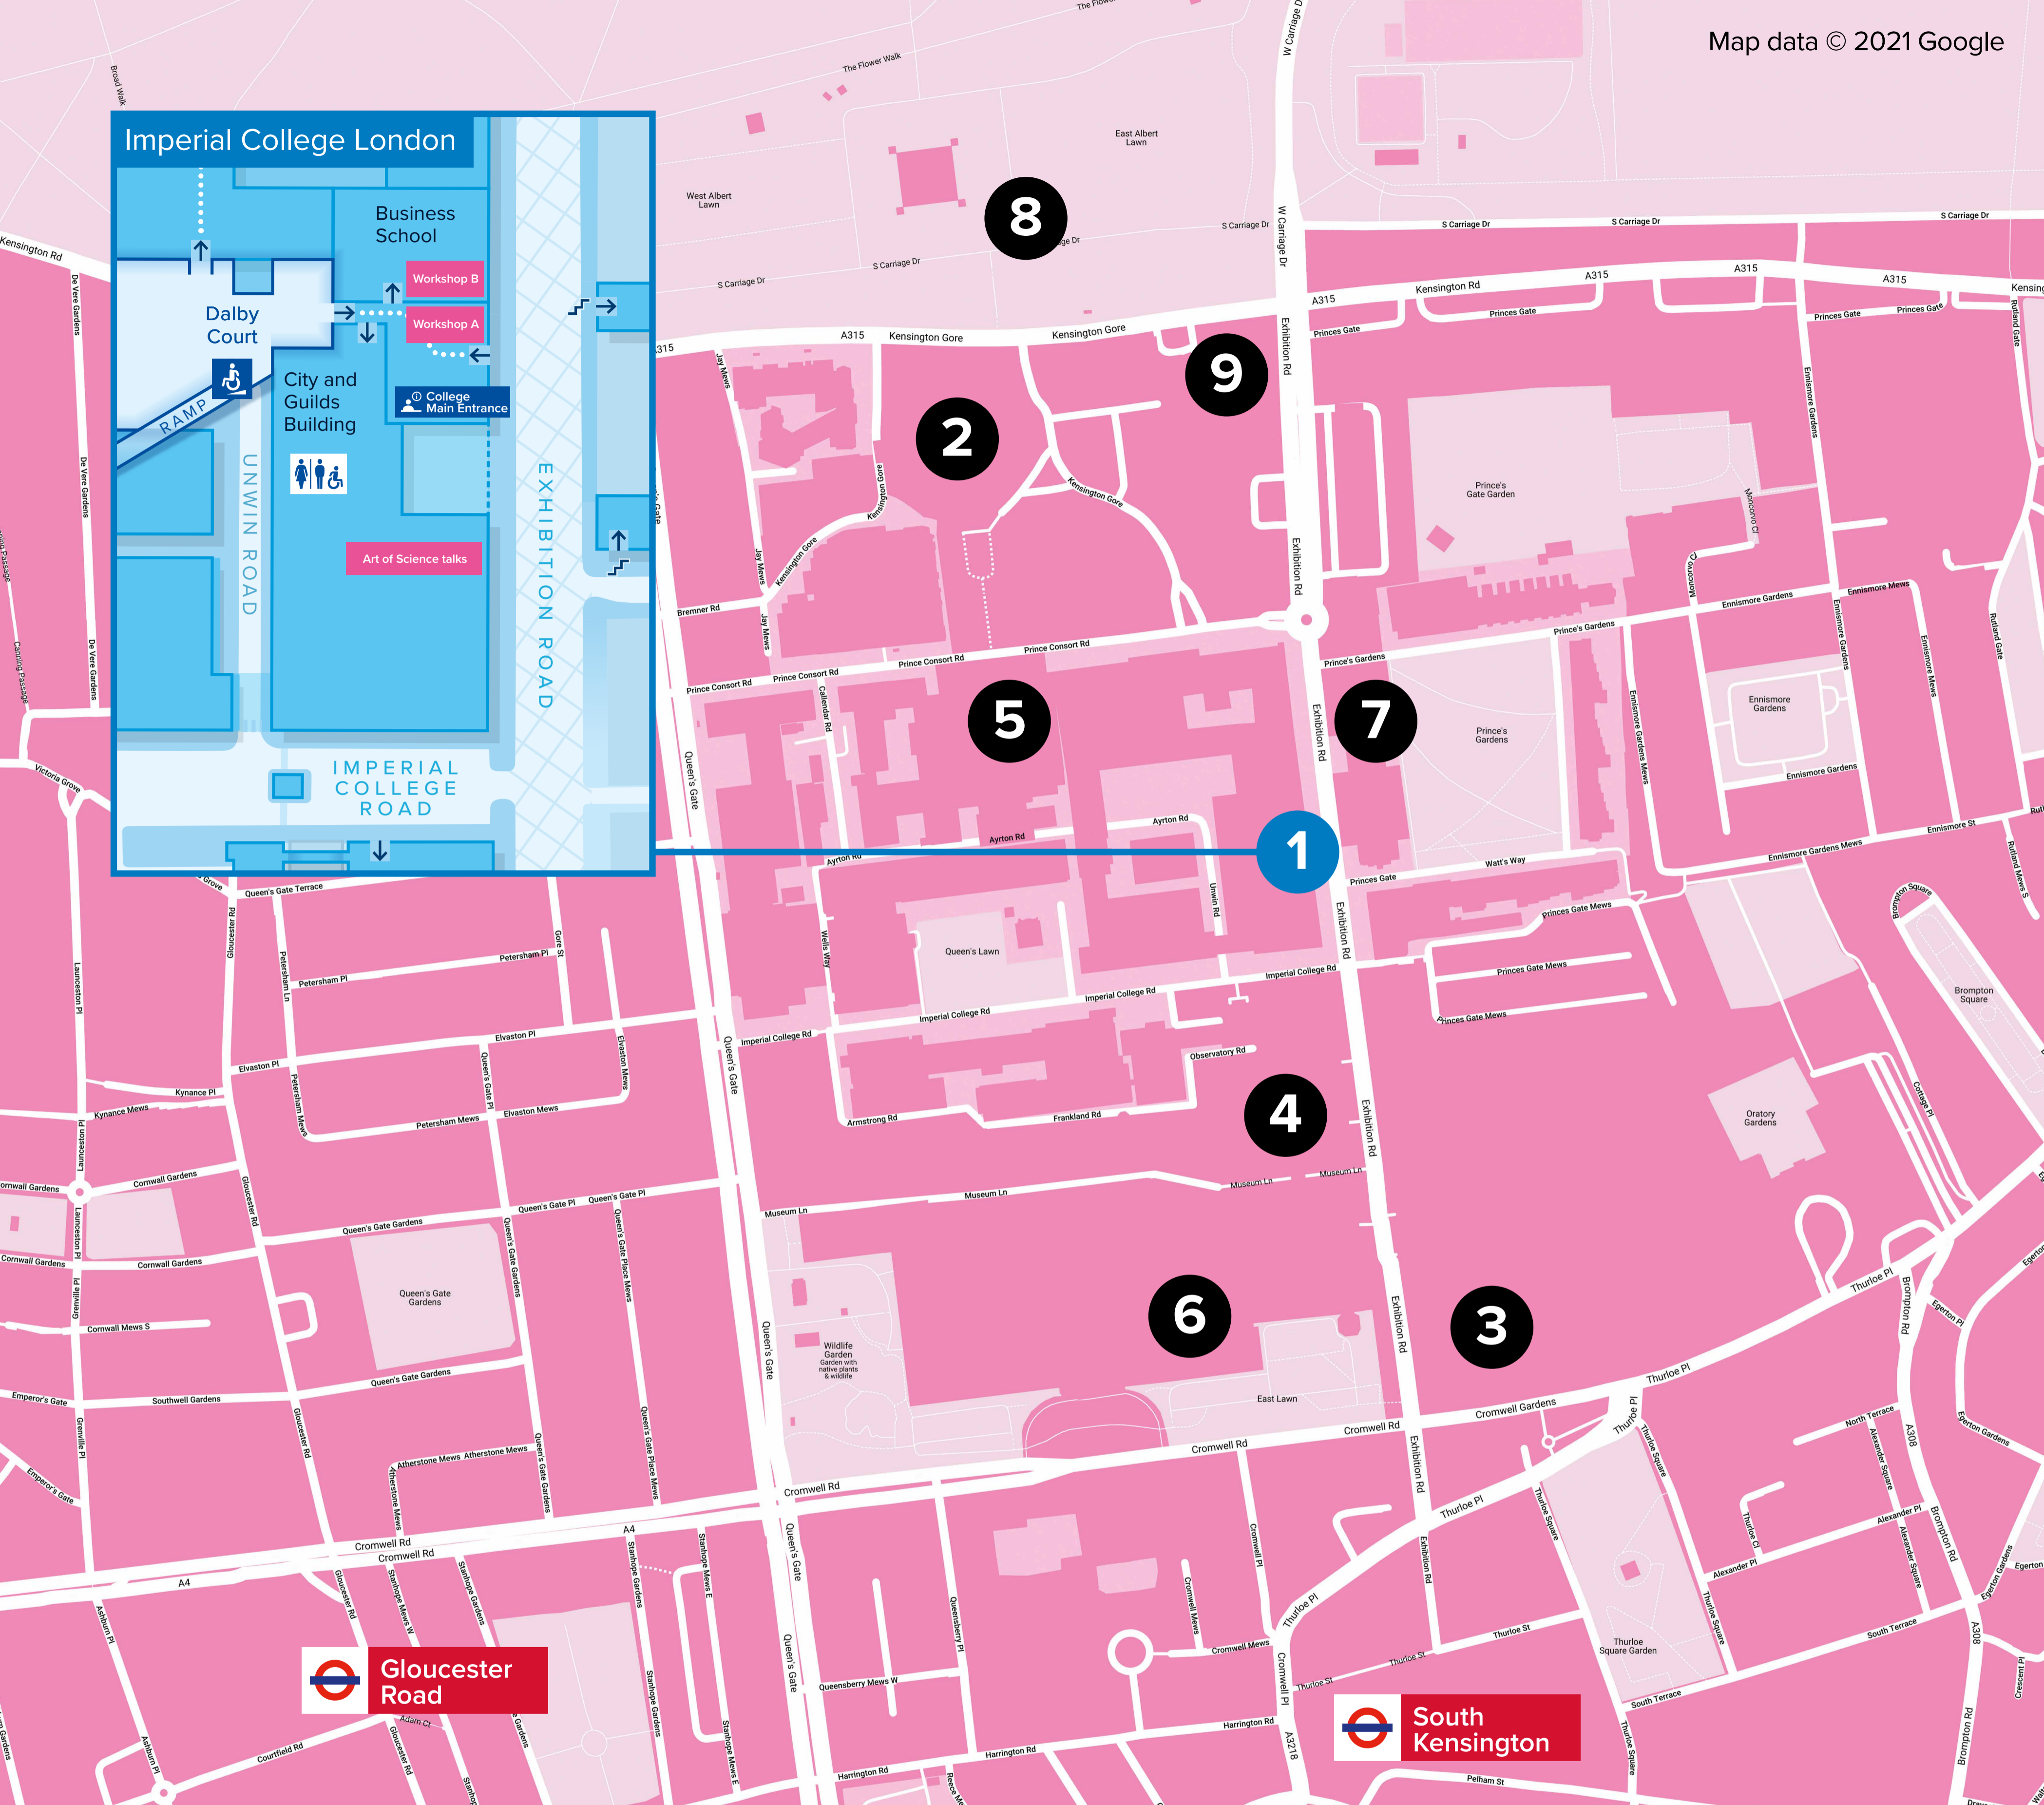

THE GREAT EXHIBITION ROAD FESTIVAL

- 1** Imperial College London
- 2** Royal Albert Hall
- 3** V&A
- 4** Science Museum
- 5** Royal College of Music
- 6** Natural History Museum
- 7** Goethe-Institut
- 8** The Royal Parks
- 9** Royal Geographical Society (with IBG)

THE GREAT EXHIBITION ROAD FESTIVAL

- 1 Imperial College London
- 2 Royal Albert Hall
- 3 V&A
- 4 Science Museum
- 5 Royal College of Music
- 6 Natural History Museum
- 7 Goethe-Institut
- 8 The Royal Parks
- 9 Royal Geographical Society (with IBG)