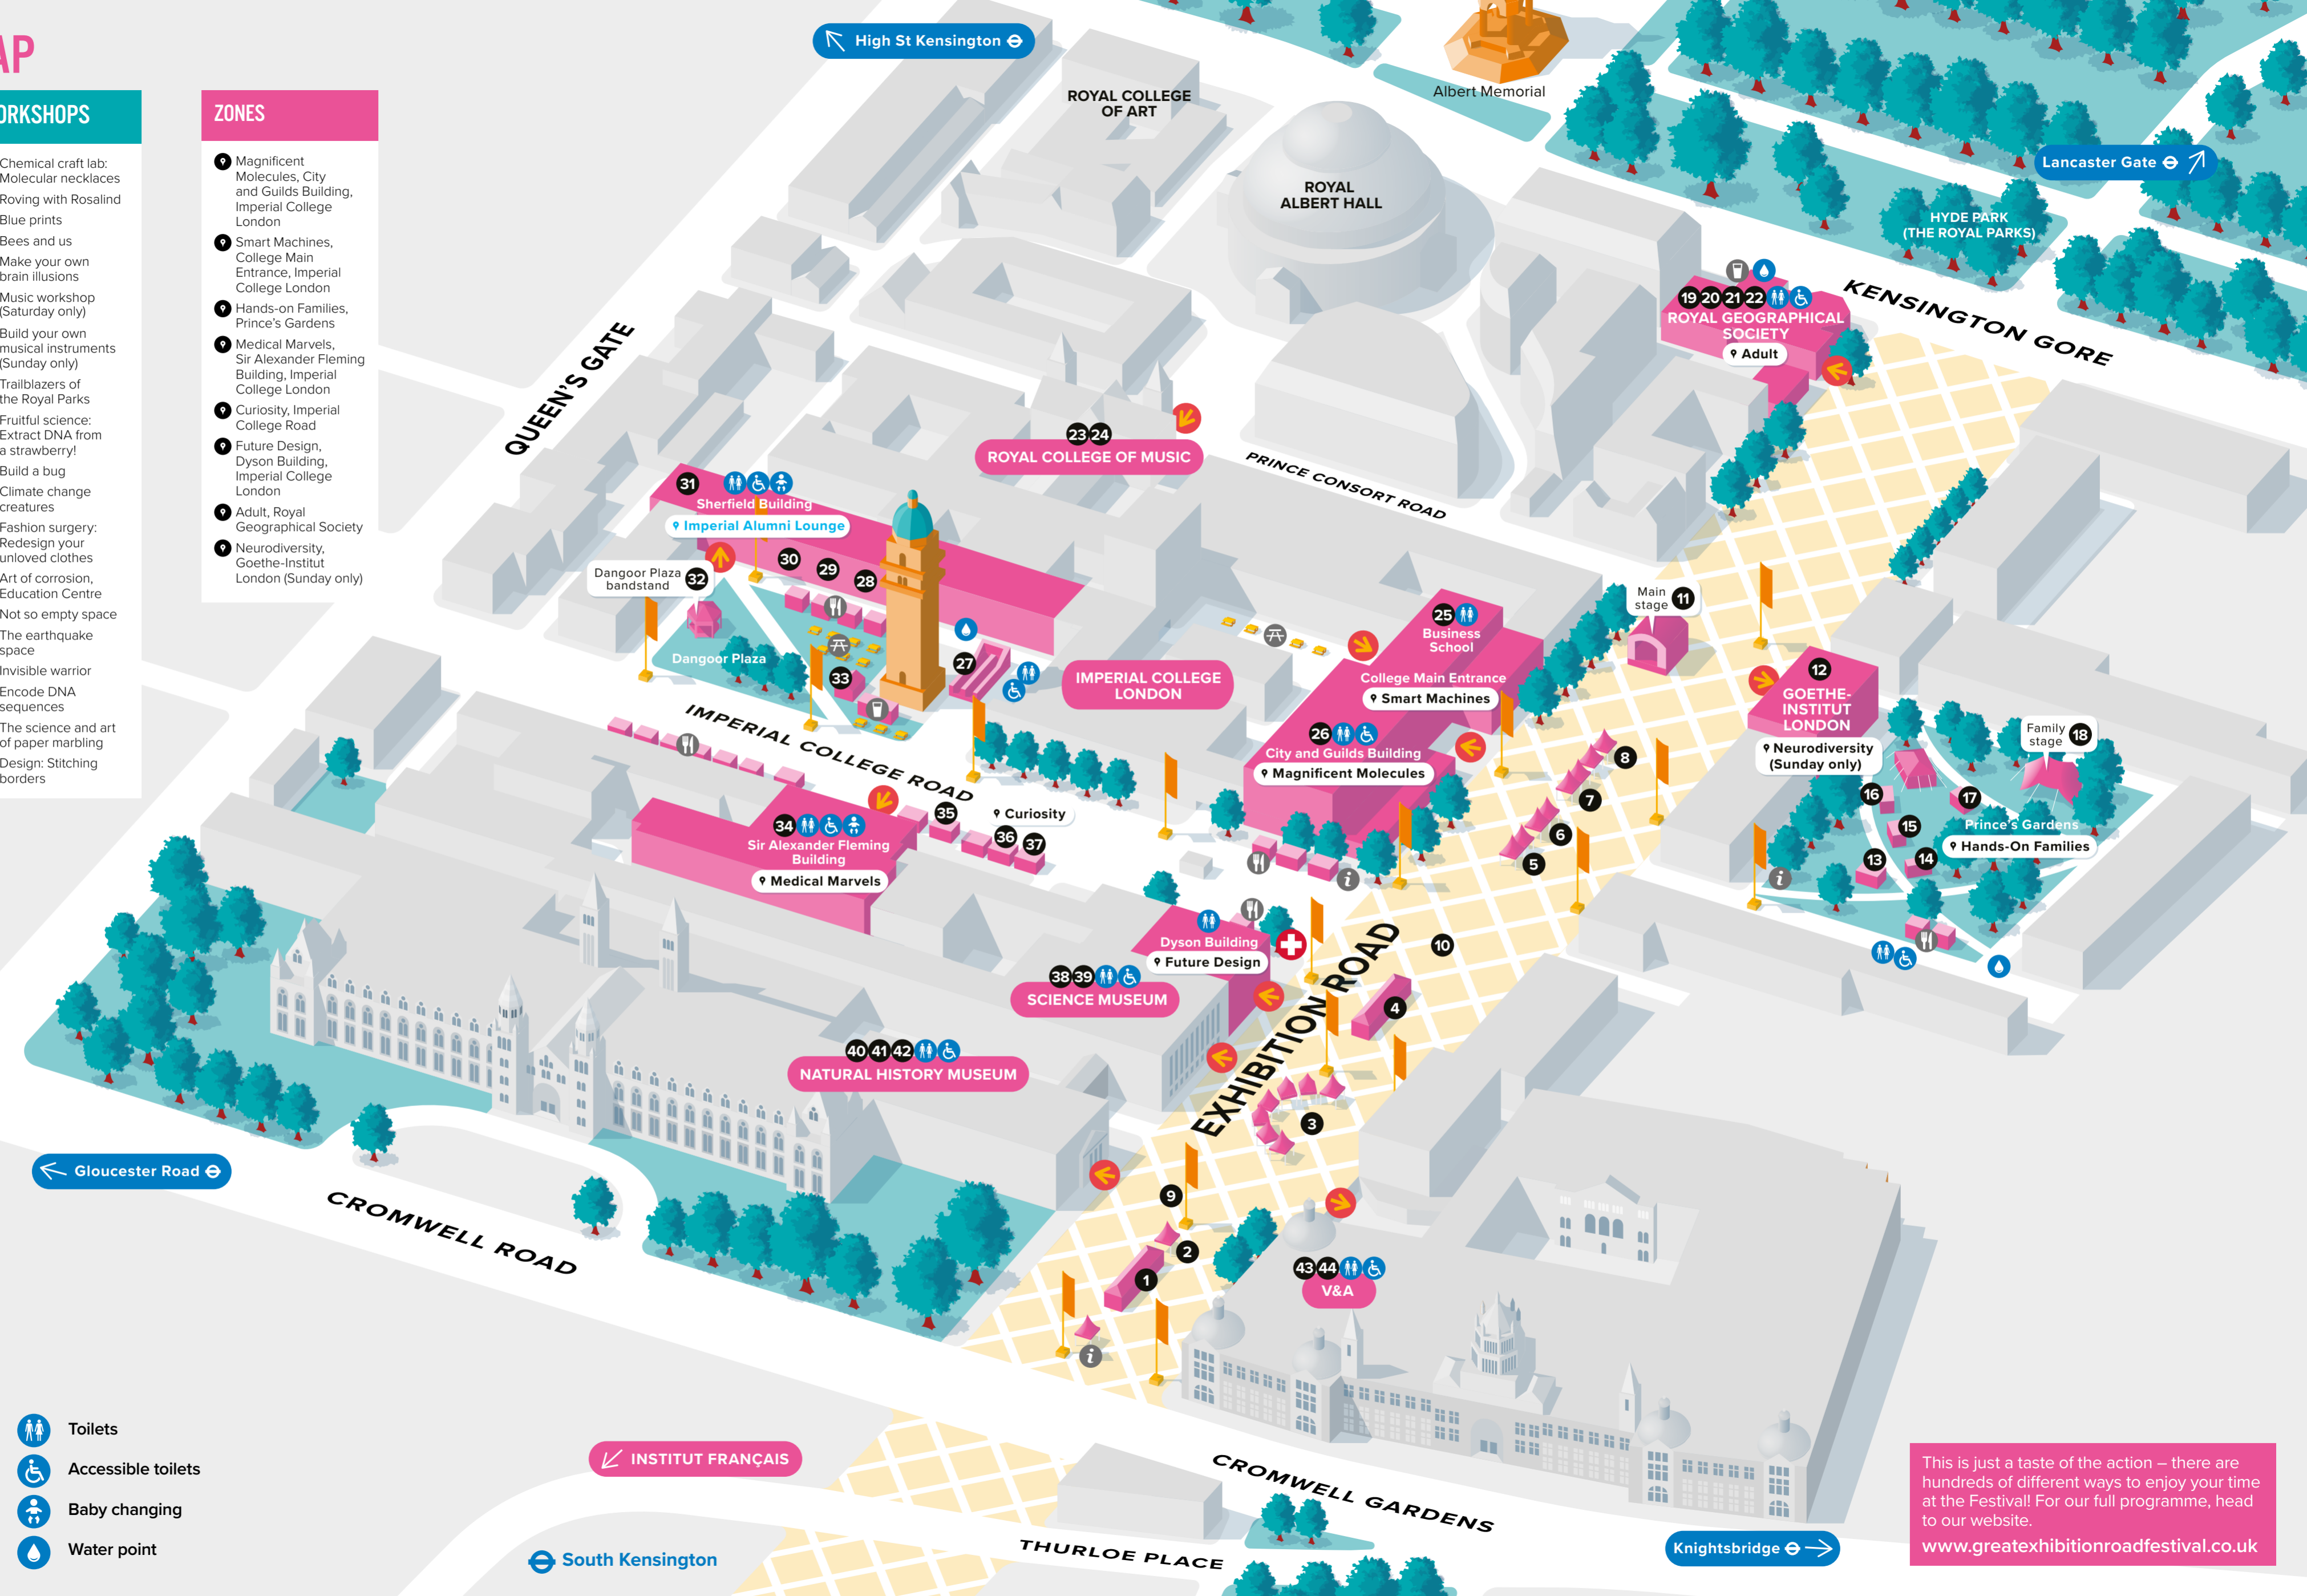

PERFORMANCES

- 10 Star Cell dance performance (Sunday only)
- 11 Main stage
- 18 Family stage
- 26 Amazing molecular science show
- 32 Dangoor Plaza bandstand
- 42 Dino show

FIND SOMETHING DIFFERENT

- 3 Future explorers
- 5 1851der tent
- 8 Urban Flyers tech coding competition
- 9 Kaleidoscopic Minds
- 22 Earth Photo 2022
- 24 Hackoustic exhibition (Sunday only)
- 25 SONDER
- 27 Bungee gut
- 28 Hado experience with Huawei
- 31 Synch.Live
- 33 Climate friendly pop-up kitchen
- 39 How does my body work?

WORKSHOPS

- 1 Chemical craft lab: Molecular necklaces
- 2 Roving with Rosalind
- 4 Blue prints
- 6 Bees and us
- 7 Make your own brain illusions
- 12 Music workshop (Saturday only)
- 13 Build your own musical instruments (Sunday only)
- 14 Trailblazers of the Royal Parks
- 15 Fruitful science: Extract DNA from a strawberry!
- 16 Build a bug
- 17 Climate change creatures
- 20 Fashion surgery: Redesign your unloved clothes
- 21 Art of corrosion, Education Centre
- 29 Not so empty space
- 30 The earthquake space
- 35 Invisible warrior
- 36 Encode DNA sequences
- 37 The science and art of paper marbling
- 44 Design: Stitching borders

ZONES

- 1 Magnificent Molecules, City and Guilds Building, Imperial College London
- 2 Smart Machines, College Main Entrance, Imperial College London
- 3 Hands-on Families, Prince's Gardens
- 4 Medical Marvels, Sir Alexander Fleming Building, Imperial College London
- 5 Curiosity, Imperial College Road
- 6 Future Design, Dyson Building, Imperial College London
- 7 Adult, Royal Geographical Society
- 8 Neurodiversity, Goethe-Institut London (Sunday only)

KEY TO SYMBOLS

- i Information
- 🍴 Food and drink stalls
- 🛠 Seating area
- 🚻 Toilets
- 🍷 Bar
- ♿ Accessible toilets
- 👉 Building entrance
- 👶 Baby changing
- 🛖 First aid
- 💧 Water point

This is just a taste of the action – there are hundreds of different ways to enjoy your time at the Festival! For our full programme, head to our website.
www.greatexhibitionroadfestival.co.uk