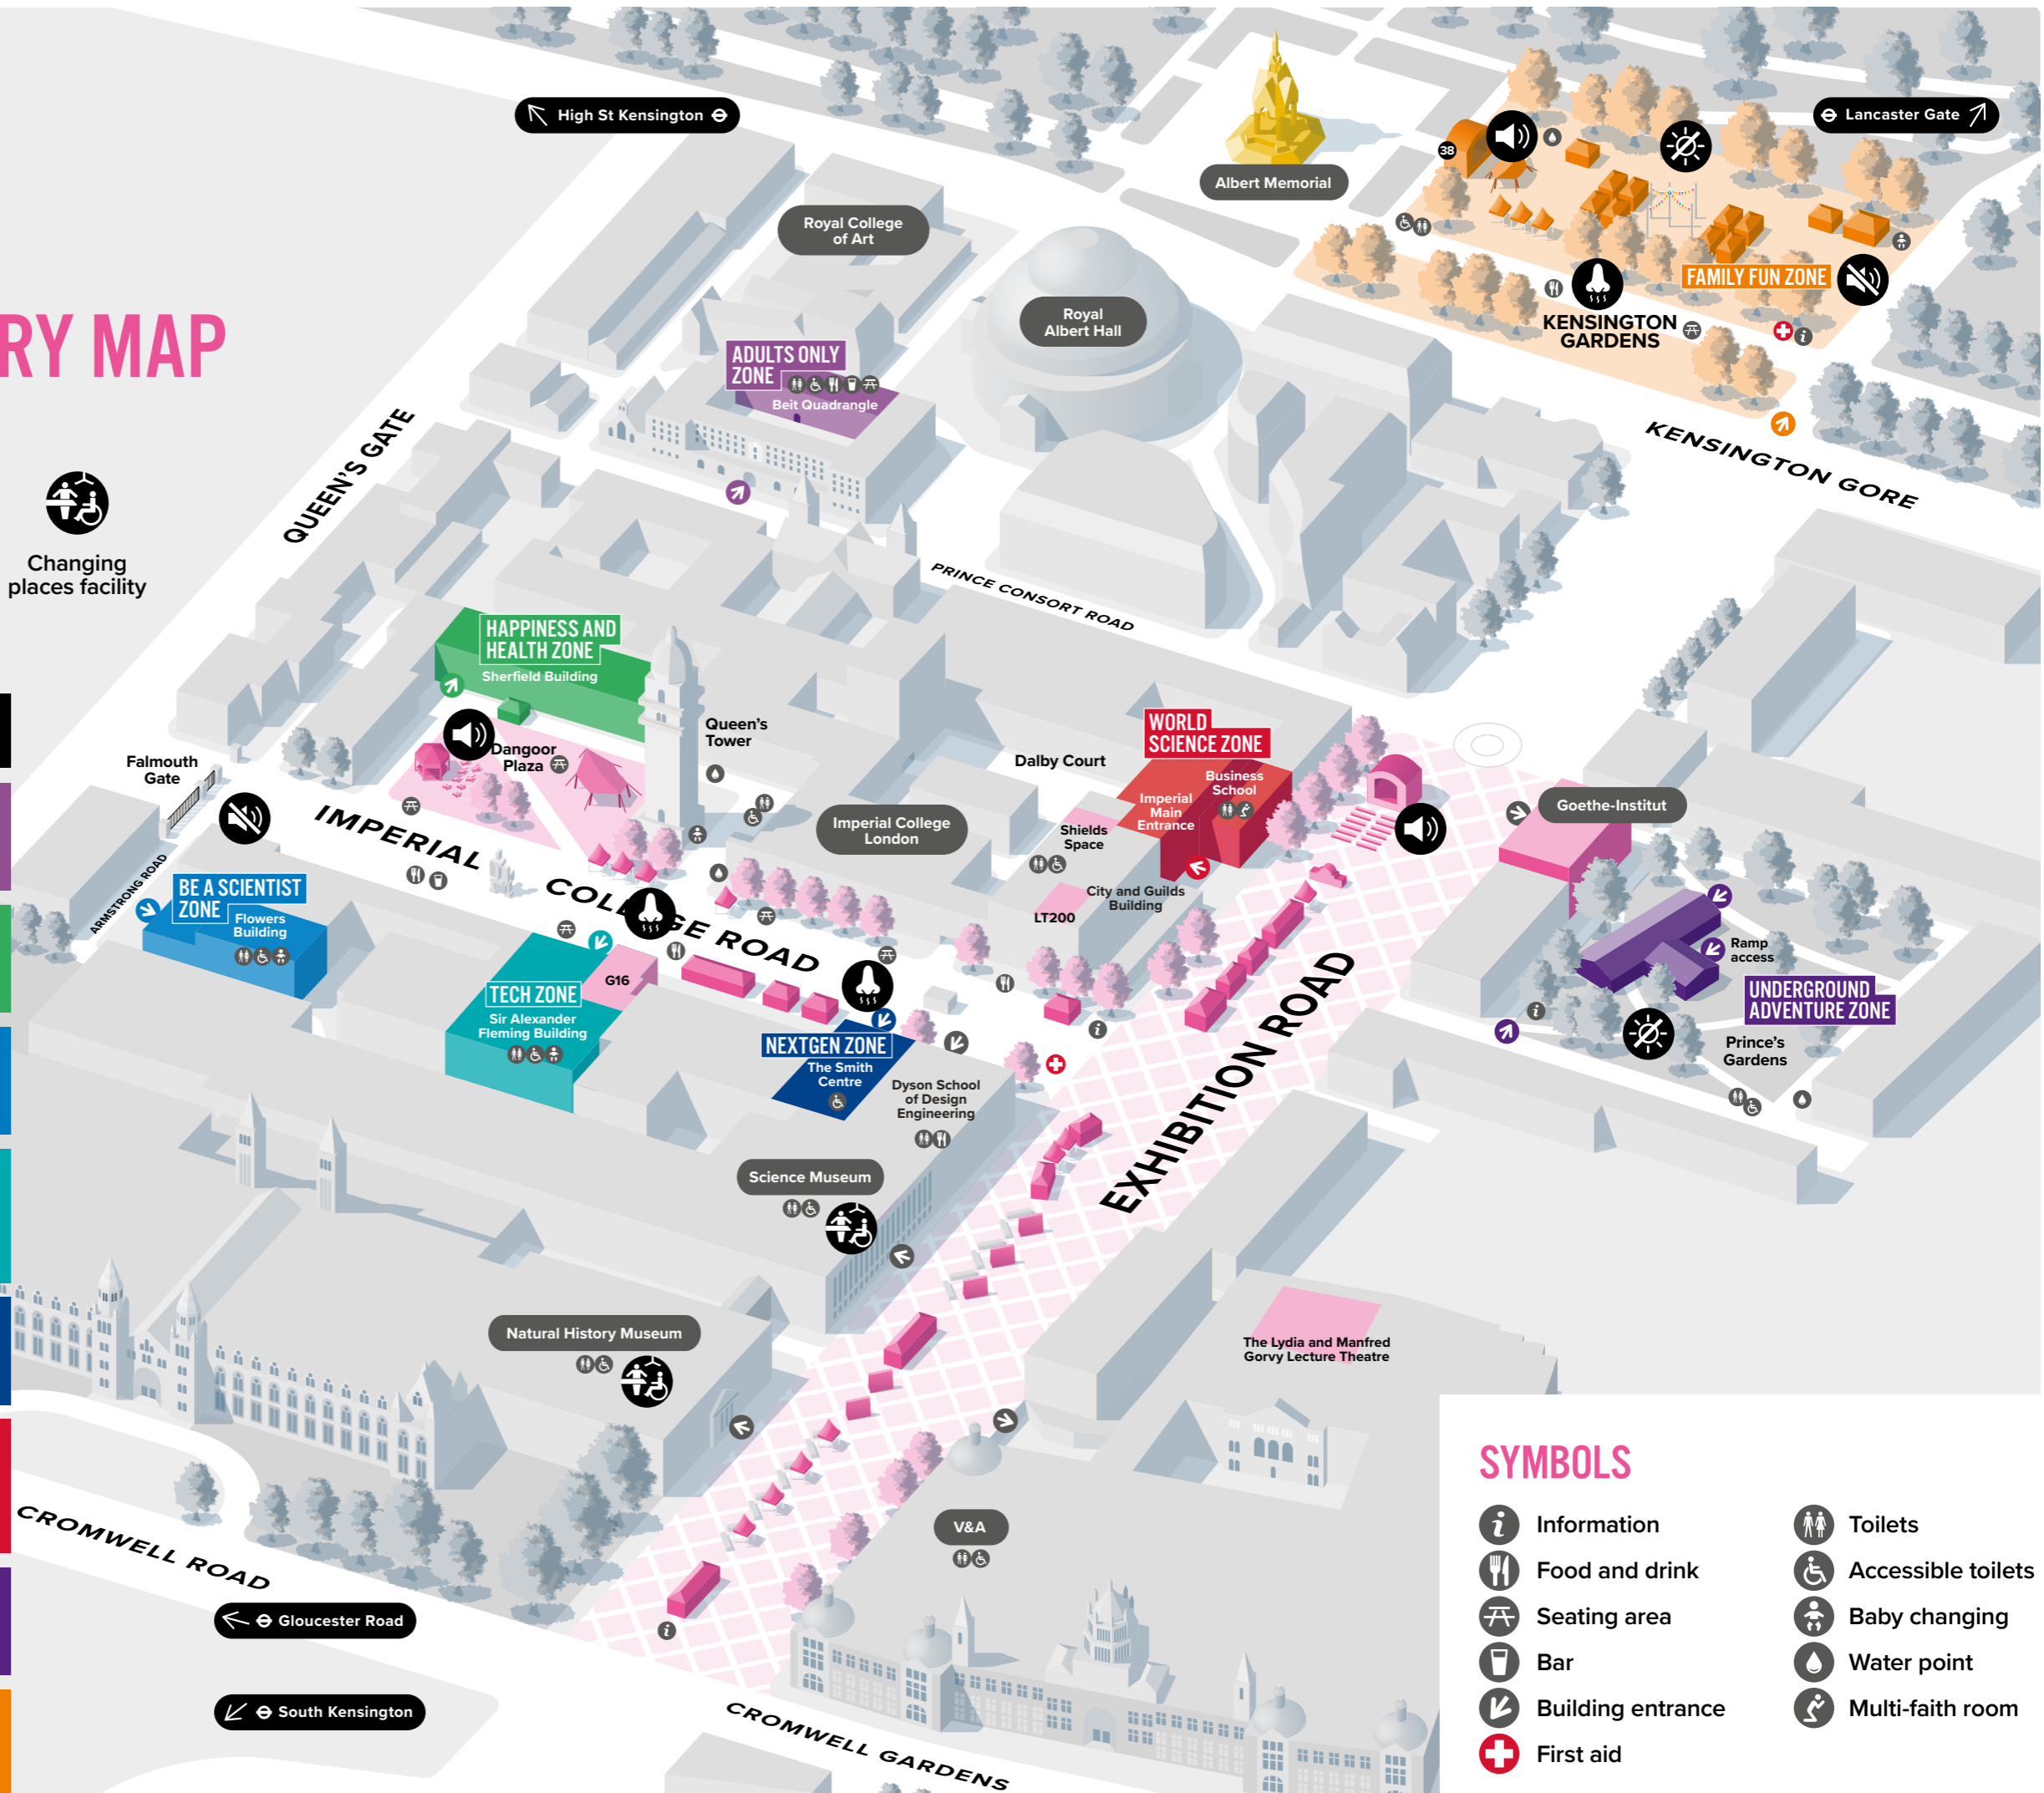

THE GREAT 2026 EXHIBITION ROAD FESTIVAL

FESTIVAL SENSORY MAP

KEY TO SENSORY SYMBOLS

- Noisier space
- Calm space
- Strong smells
- Shaded space
- Changing places facility

ZONES

ADULTS ONLY ZONE (18+)
Beit Quadrangle, Imperial College London

HAPPINESS AND HEALTH ZONE
Sherfield Building, Imperial College London

BE A SCIENTIST ZONE
Flowers Building, Imperial College London

TECH ZONE
Sir Alexander Fleming Building, Imperial College London

NEXTGEN ZONE (AGES 13-25)
The Smith Centre, Science Museum

WORLD SCIENCE ZONE
Imperial Main Entrance and Business School, Imperial College London

UNDERGROUND ADVENTURE ZONE
Prince's Gardens, Imperial College London

FAMILY FUN ZONE
Kensington Gardens

SYMBOLS

- Information
- Food and drink
- Seating area
- Bar
- Building entrance
- First aid
- Toilets
- Accessible toilets
- Baby changing
- Water point
- Multi-faith room