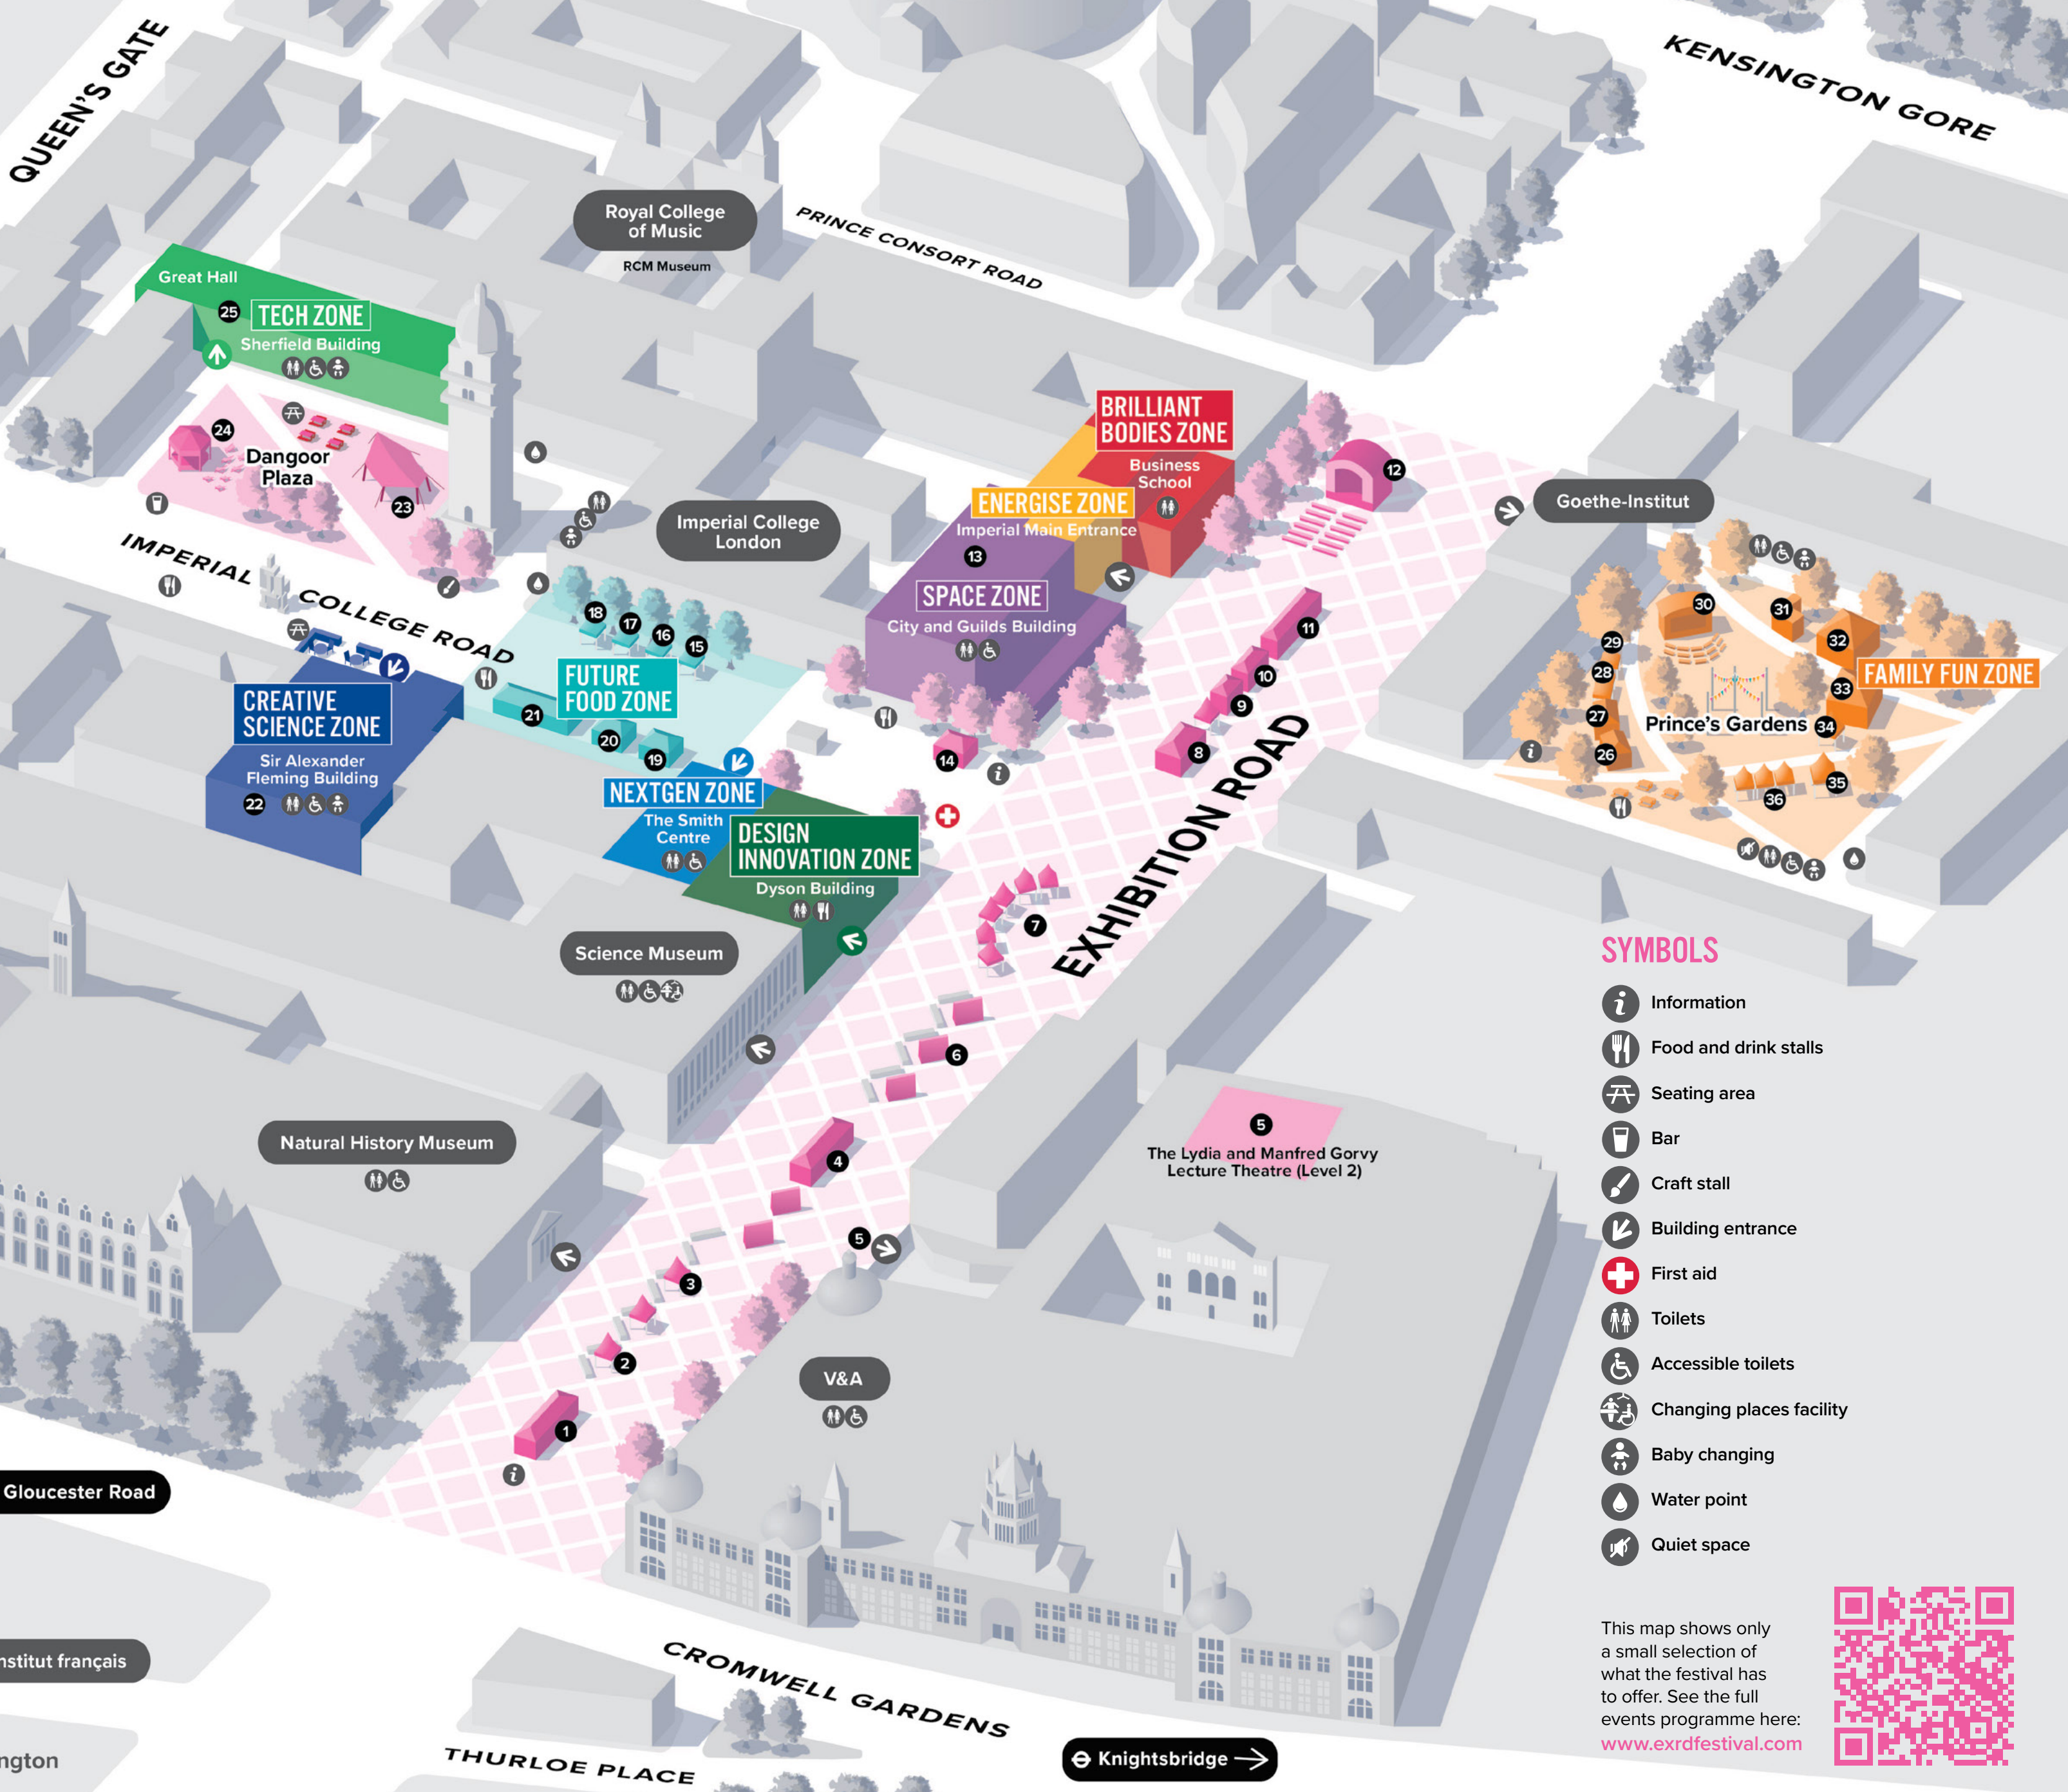

## KEY TO NUMBERED ACTIVITIES

- ON AND NEAR EXHIBITION ROAD**
  - 1 Our Many Faces: Celebrating Us All
  - 2 Discover South Kensington Tours
  - 3 Coral Constructors
  - 4 Seeds of Change
  - 5 Flourishing Futures Talks (V&A)
  - 6 Paint Lab
  - 7 Happy City
  - 8 1851-der Tent
  - 9 Great Exhibition<sup>2</sup>
  - 10 Build a Bug with Paperly Studio
  - 11 Have Your Say
  - 12 Main Stage
- SPACE ZONE**
  - 13 Family Space Show
- IMPERIAL COLLEGE ROAD**
  - 14 Wattown's Wonderful Windmill Workshop
- FUTURE FOOD ZONE**
  - 15 Foods for Flourishing: Why Processing Matters
  - 16 Making and Breaking Plastics
  - 17 Tiny Heroes... Small But Mighty
  - 18 RoboChef vs Disease
  - 19 Food Waste Warriors
  - 20 Climate Friendly Pop-up Kitchen
  - 21 Future Food Live
- CREATIVE SCIENCE ZONE**
  - 22 Art of Science Talks
- DANGOOR PLAZA**
  - 23 Science Cabaret
  - 24 Bandstand
- TECH ZONE**
  - 25 Swarm Dance: The AI Silent Disco
- FAMILY FUN ZONE**
  - 26 Sleeping Well!
  - 27 Musical Makers: Collections Crafting with the RCM Museum
  - 28 Super Cool Molecules
  - 29 CarbonWise: Greenhouse Gas Removal
  - 30 Family Stage
  - 31 Walk with a Flourish
  - 32 Express Yourself
  - 33 Protect the Planet
  - 34 Stand for Health: Urban Street Coaching
  - 35 The Story, Song, Wriggle and Rhyme Tent
  - 36 Discover the Royal Parks

## SYMBOLS

- Information
- Food and drink stalls
- Seating area
- Bar
- Craft stall
- Building entrance
- First aid
- Toilets
- Accessible toilets
- Changing places facility
- Baby changing
- Water point
- Quiet space

This map shows only a small selection of what the festival has to offer. See the full events programme here: [www.exrdfestival.com](http://www.exrdfestival.com)

← Gloucester Road

↙ Institut français

↙ South Kensington