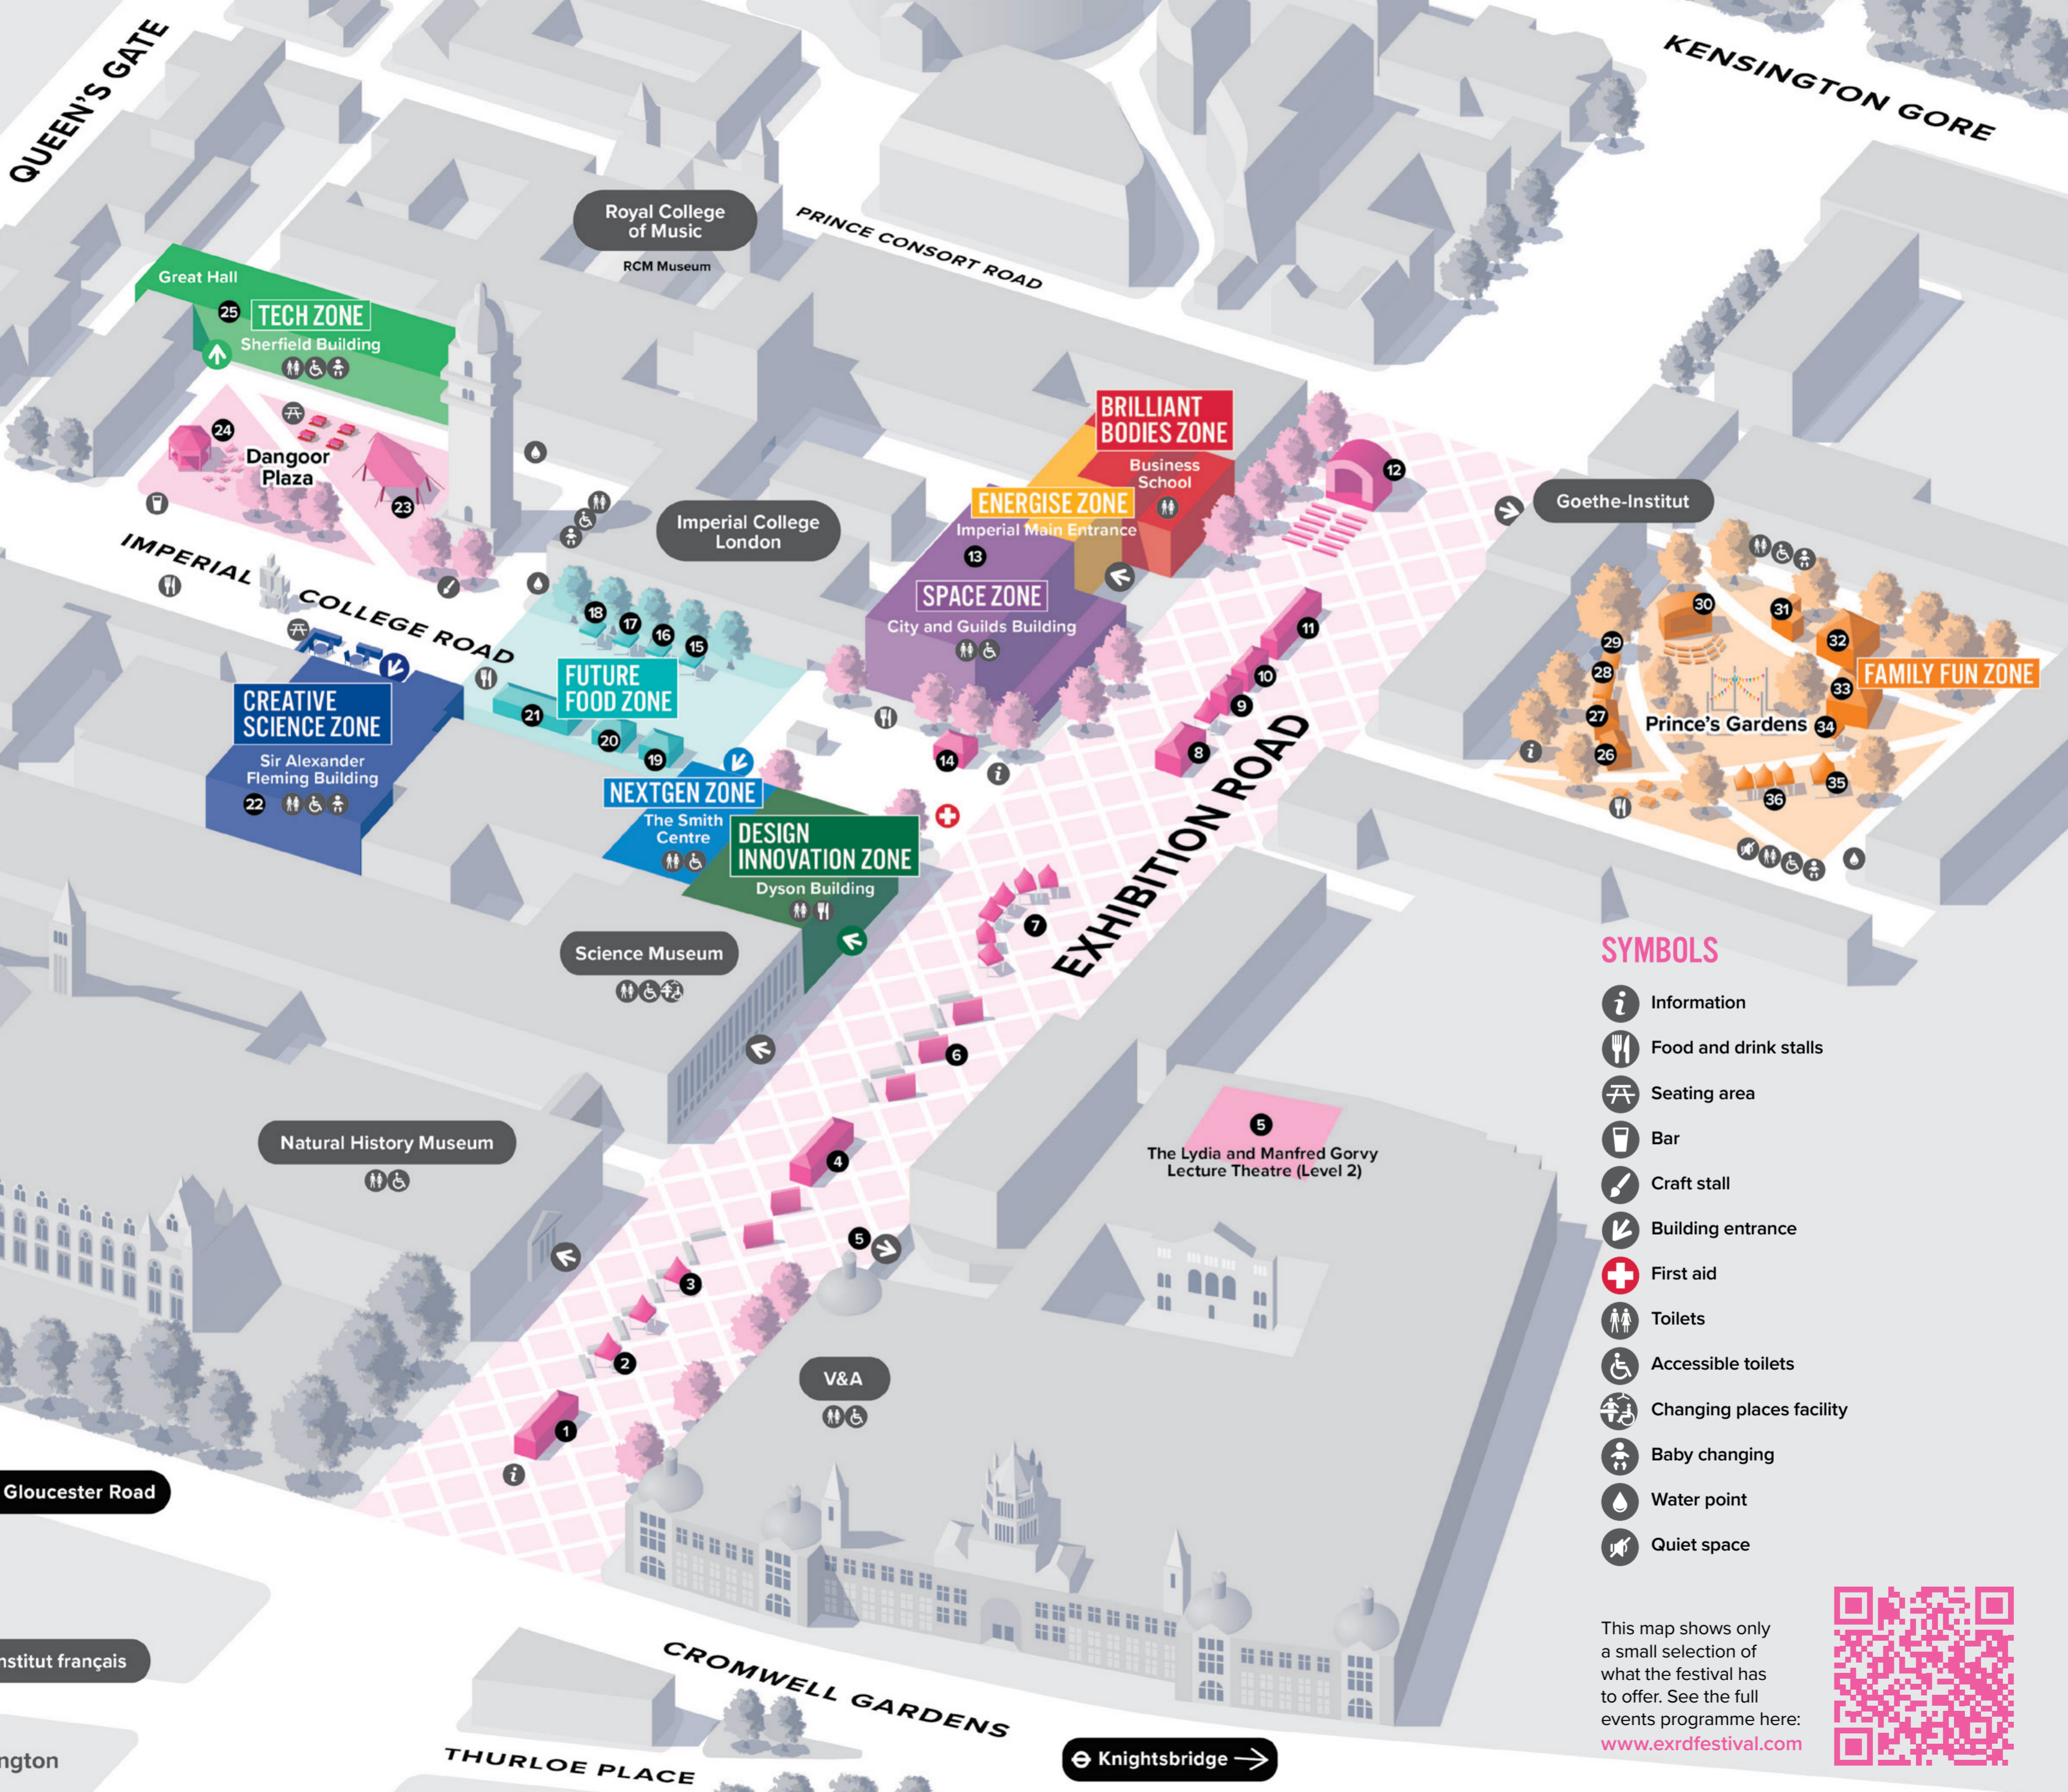

FESTIVAL MAP

ZONES

- TECH ZONE**
Sherfield Building, Imperial College London
- FUTURE FOOD ZONE**
Imperial College Road
- CREATIVE SCIENCE ZONE (AGES 18+)**
Sir Alexander Fleming Building, Imperial College London
- NEXTGEN ZONE (AGES 13-25)**
The Smith Centre, Science Museum
- DESIGN INNOVATION ZONE**
Dyson Building, Imperial College London
- SPACE ZONE**
City and Guilds Building, Imperial College London
- ENERGISE ZONE**
Imperial Main Entrance, Imperial College London
- BRILLIANT BODIES ZONE**
Business School, Imperial College London
- FAMILY FUN ZONE**
Prince's Gardens, Imperial College London

KEY TO NUMBERED ACTIVITIES

- ON AND NEAR EXHIBITION ROAD**
 - 1 Our Many Faces: Celebrating Us All
 - 2 Discover South Kensington Tours
 - 3 Coral Constructors
 - 4 Seeds of Change
 - 5 Flourishing Futures Talks (V&A)
 - 6 Paint Lab
 - 7 Happy City
 - 8 1851-der Tent
 - 9 Great Exhibition²
 - 10 Build a Bug with Paperly Studio
 - 11 Have Your Say
 - 12 Main Stage
- SPACE ZONE**
 - 13 Family Space Show
- IMPERIAL COLLEGE ROAD**
 - 14 Wattown's Wonderful Windmill Workshop
- FUTURE FOOD ZONE**
 - 15 Foods for Flourishing: Why Processing Matters
 - 16 Making and Breaking Plastics
 - 17 Tiny Heroes... Small But Mighty
 - 18 RoboChef vs Disease
 - 19 Food Waste Warriors
 - 20 Climate Friendly Pop-up Kitchen
 - 21 Future Food Live
- CREATIVE SCIENCE ZONE**
 - 22 Art of Science Talks
- DANGOOR PLAZA**
 - 23 Science Cabaret
 - 24 Bandstand
- TECH ZONE**
 - 25 Swarm Dance: The AI Silent Disco
- FAMILY FUN ZONE**
 - 26 Sleeping Well!
 - 27 Musical Makers: Collections Crafting with the RCM Museum
 - 28 Super Cool Molecules
 - 29 CarbonWise: Greenhouse Gas Removal
 - 30 Family Stage
 - 31 Walk with a Flourish
 - 32 Express Yourself
 - 33 Protect the Planet
 - 34 Stand for Health: Urban Street Coaching
 - 35 The Story, Song, Wriggle and Rhyme Tent
 - 36 Discover the Royal Parks